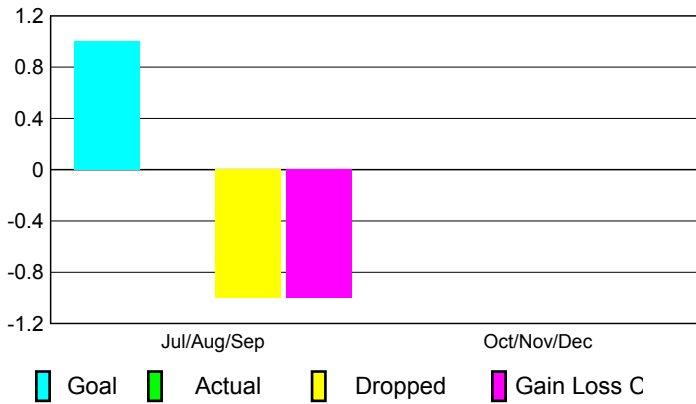

2010-2011 GMT Reports for District (or Undistricted) **District 111MN**

GMT: PROF DR Wieland Richter

Location: GERMANY

GMT CA: 4

CLUBS

**Club Results
2010-2011**

**Clubs
2009-2010**

Month	New Club Goal	Actual New Clubs	Actual Dropped Clubs	Gain/ Loss of Clubs	Gain/ Loss of Clubs
Jul/Aug/Sep	1	0	-1	-1	0
Oct/Nov/Dec	0	0	0	0	0
Totals	1	0	-1	-1	0

Club Results 2010-2011

Goal, New, Dropped, Gain/Loss

Comparison of Club Gain/Loss

Current Year Compared to the Previous Year

YTD Status Quo Clubs 2010-2011

Status Quo Clubs Compared to Status Quo Members

MEMBERSHIP